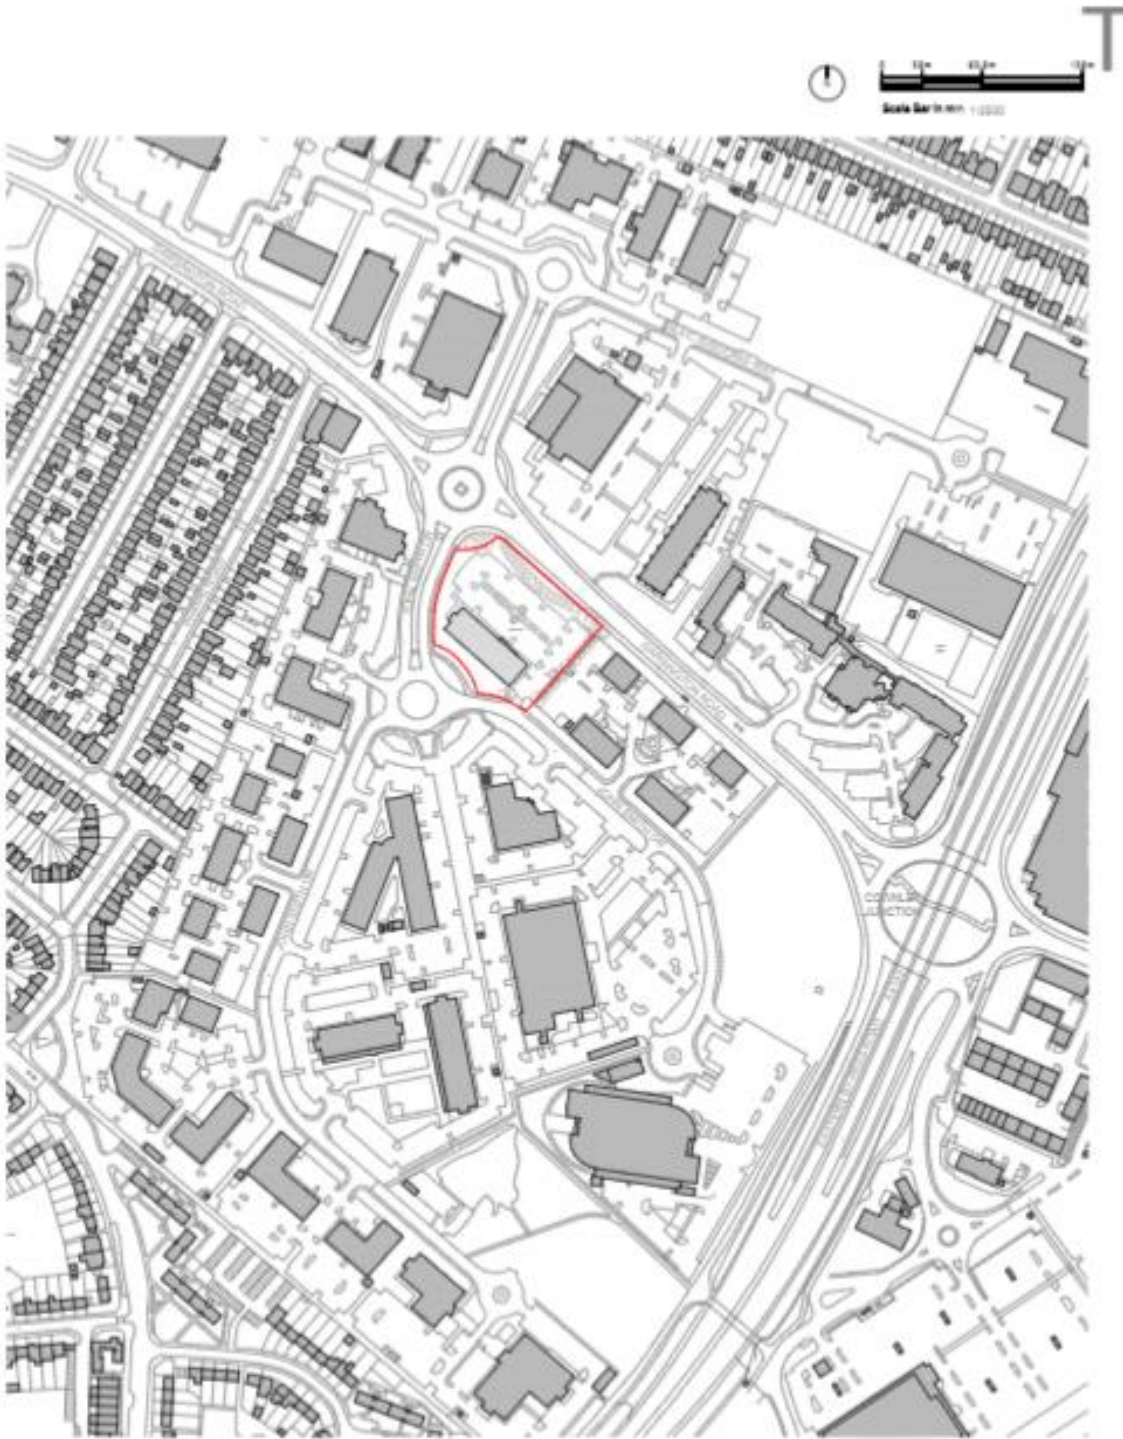

Appendix 1 – Site Location Plan

22/03067/FUL Trinity House

Symbol	Description
[Red outline]	Site boundary
[Grey fill]	Existing buildings
[Black outline]	Streets
[Blue outline]	Water features

- Existing Properties
- Trinity House
- Oxford Business Park
- PC Green

Location Plan - Site Biting			
Scale	Map	Sheet	Page
1:2000	21112	21112	21112
Scale	Sheet	Map	Page
1:2000	21112	21112	21112
Scale	Sheet	Map	Page